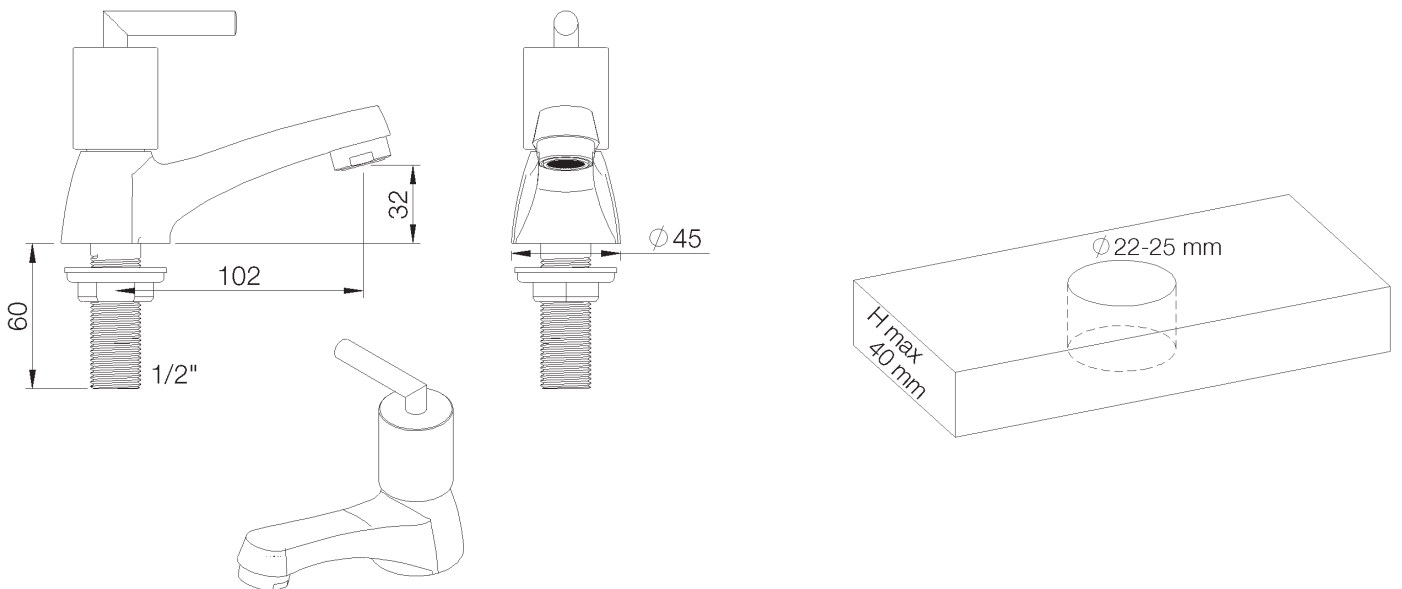

**Picture**

**Product details**

Weight : 0,8 kg

Flow at 3 bar : Restricted 7,5 l/min

Internal mechanism : Ceramic valve 1/4 turn

**Technical drawing**

RA0.V01